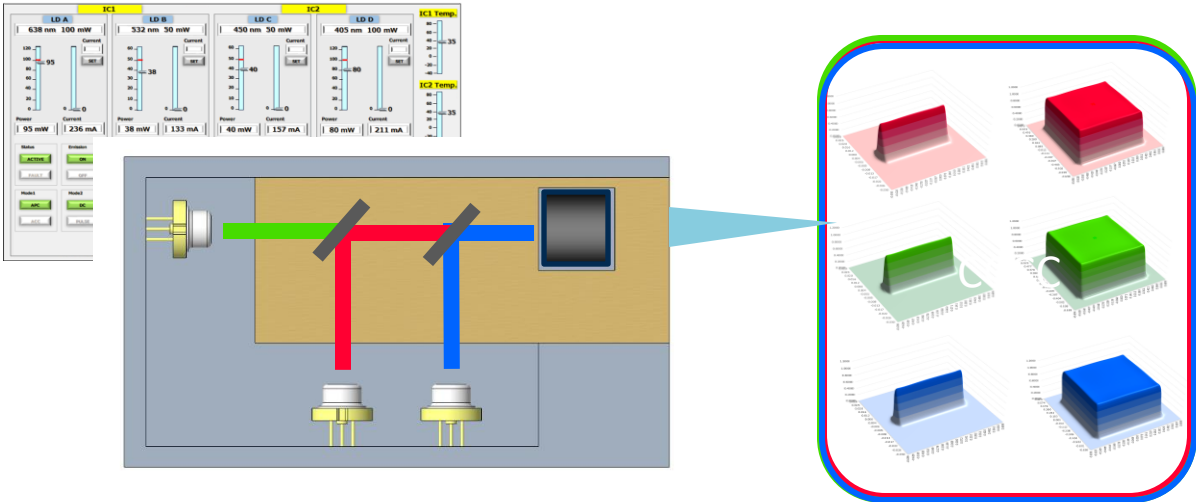

COMPACT ! ALL IN ONE

Multi-WAVELENGTH

FEATURES :

Excellent quality of Top-hat beams

Max. 4 wavelength selection

Power enhancement unit (option)

Improvement in flow-cytometer optics